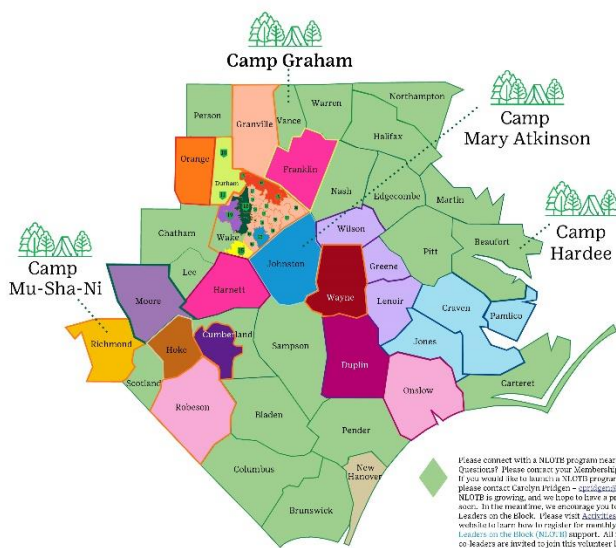

New Leaders on the Block