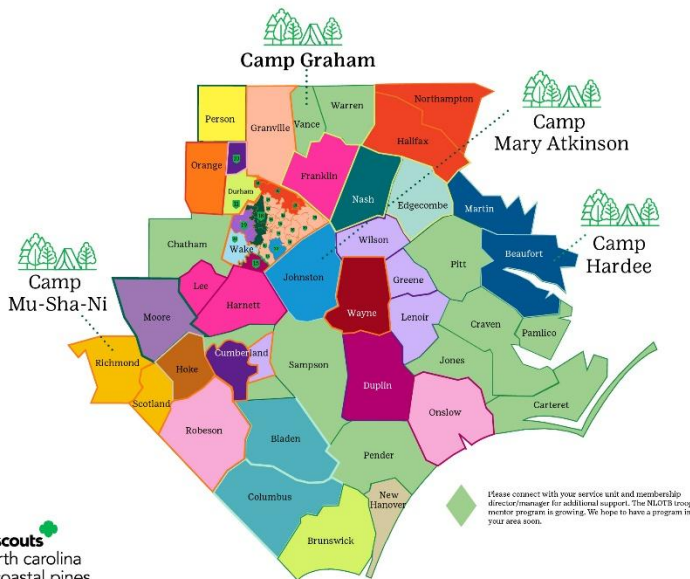

New Leaders on the Block

- **Kiara Bryant**
  kies157@halifax.net
  Ashe
- **Debbie Smith**
  debbiesmith.troop389.gs@gmail.com
  Duplin
- **Amber Staup**
  amb1723@yahoo.com
  Lenoir-Greene-Wilson
- **Shelley Brocksmith Toth**
  SB1gator@hotmail.com
  Wake-Fr. Wake-Gr. Wake-Cl. Chowhoke
- **Pam Miles**
  pdm0393@gmail.com
  Henderson-Scotland
- **Debi Willis**
  wildeb1@gmail.com
  Wake-29
- **Heather Gargiulo**
  dizzy0910@yahoo.com
  Wake-22
- **Jennifer Armstrong-Bettini and Kristina Lyteson**
  Jennifer - g.l.r.scouts1965@gmail.com
  Kristina - troop00404@gmail.com
  Wake-29
- **Jeryl Anderson**
  gascou4me@yahoo.com
  Durham-17
- **Maureen Currence**
  mstar124@yahoo.com
  Onslow
- **Betty Craig and Julie Lundy**
  Betty - bettypasghetti@aol.com
  Julie - julielundy@yahoo.com
  Franklin
- **Lee Anne Stiles**
  lahstiles@gmail.com
  Dawson-Martin
- **Melissa Phillips**
  smithmjoan@yahoo.com
  Edgecombe
- **Jennifer DeCesari**
  jennifdecasari@gmail.com
  Wake-25
- **Erin Humbert**
  erinlumb@msn.com
  Ashe-20
- **Kim Watkins and Kelley Massengale**
  Kim - gsleaderncpp@bellsouth.net
  Kelley - kelley.massengale@gmail.com
  Orange
- **Charmaine Brown, Latonja Council, and Tashika Travers**
  Charmaine - ccremarie720@gmail.com
  Latonja - latonja2009@yahoo.com
  Tashika - gsnc.troop476@gmail.com
  Crawford - 1004
- **Elizabeth Russell**
  hunter_392@yahoo.com
  Wake
- **Hattie Reep**
  krisli_delan@yahoo.com
  Edwards - Scotland
- **Gabrielle Beason**
  msgbeason2010@gmail.com
  Hertford-Lee
- **Linda Peedin and Lauren Wright**
  Linda - lindapeedin@gmail.com
  Lauren - lnrwright913@gmail.com
  Johnston
- **Jennifer Arrington**
  Jennifer.Gregory.Arrington@gmail.com
  New Hanover
- **Kendra White and Jessica Hartzog-Goldman**
  Kendra - allthingspraise@gmail.com
  Jessica - hartzogj0199@maryhaldwin.edu
  Wayne
- **Pam Cummings**
  pcummings2009@hotmail.com
  Robeson
- **Jamie Wesner**
  jcwesner@gmail.com
  Blaine
- **Jessica Howell**
  jyongue354@gmail.com
  Forsyth
- **Ronnelle Cunningham**
  ronnellec@gmail.com
  Lenoir - 1004
- **Shawna Schmor**
  sachmor@gmail.com
  Wake-22
- **Julie Pelletier and Faith Chapman**
  Julie - japelletierce@gmail.com
  Faith - chapman.faih07@yahoo.com
  Blaine-Scotland